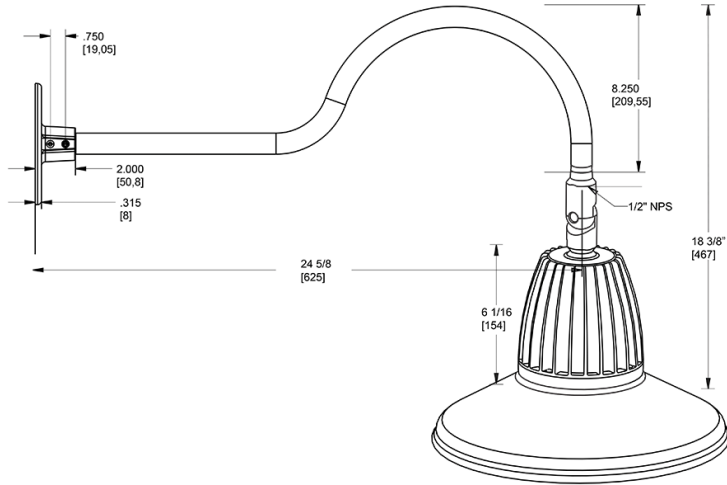

Dimensions

Features

- Adjustable 45° swivel joint
- Superior heat sink
- Die-cast aluminum housing
- 5-Year, No-Compromise Warranty

Ordering Matrix

Family	Wattage	Color Temp	Reflector	Shade	ShadeSize	Finish
GN1LED	26	N		ST		A
	13 = 13W 26 = 26W	Y = 3000K Warm N = 4000K Neutral	Blank = Flood R = Rectangular S = Spot	ST = Straight Shade	11 = 11" Blank = 15"	B = Black W = White A = Bronze S = Silver G = Hunter Green YL = Yellow LB = Light Blue BL = Royal Blue BWN = Brown I = Ivory R = Red