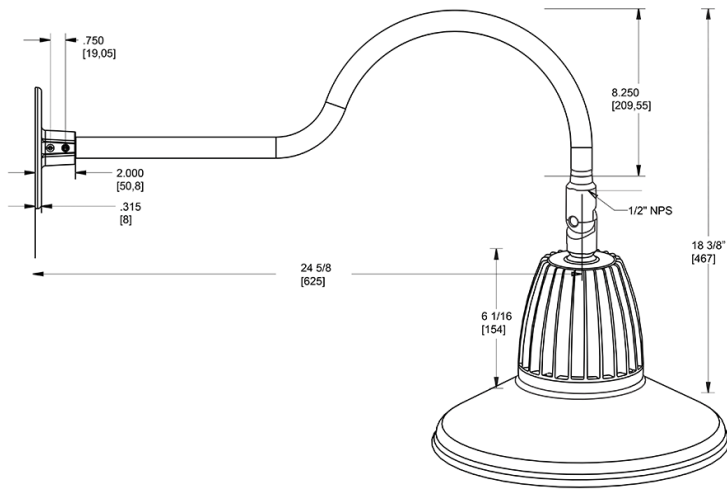

Dimensions

Features

- Adjustable 45° swivel joint
- Superior heat sink
- Die-cast aluminum housing
- 5-Year, No-Compromise Warranty

Ordering Matrix

Family	Wattage	Color Temp	Reflector	Shade	ShadeSize	Finish
GN1LED	26	N		ST	11	YL
	13 = 13W 26 = 26W	Y = 3000K Warm N = 4000K Neutral	Blank = Flood R = Rectangular S = Spot	ST = Straight Shade	11 = 11" Blank = 15"	B = Black W = White A = Bronze S = Silver G = Hunter Green YL = Yellow LB = Light Blue BL = Royal Blue BWN = Brown I = Ivory R = Red