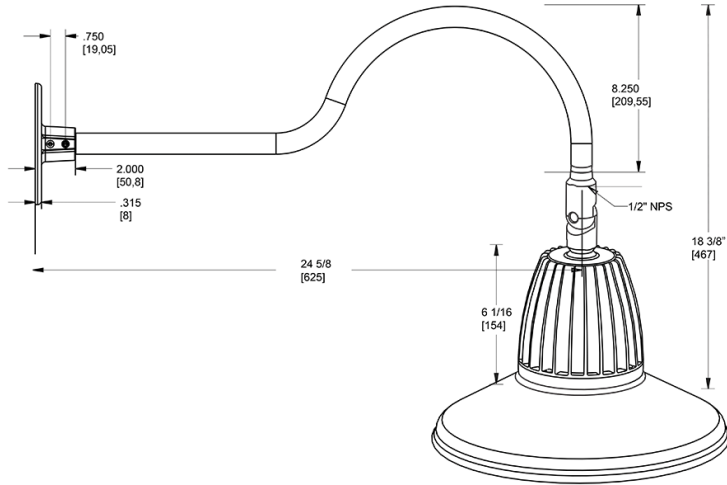

Dimensions

Features

- Adjustable 45° swivel joint
- Superior heat sink
- Die-cast aluminum housing
- 5-Year, No-Compromise Warranty

Ordering Matrix

Family	Wattage	Color Temp	Reflector	Shade	ShadeSize	Finish
GN1LED	26	N		ST	11	W
	13 = 13W 26 = 26W	Y = 3000K Warm N = 4000K Neutral	Blank = Flood R = Rectangular S = Spot	ST = Straight Shade	11 = 11" Blank = 15"	B = Black W = White A = Bronze S = Silver G = Hunter Green YL = Yellow LB = Light Blue BL = Royal Blue BWN = Brown I = Ivory R = Red