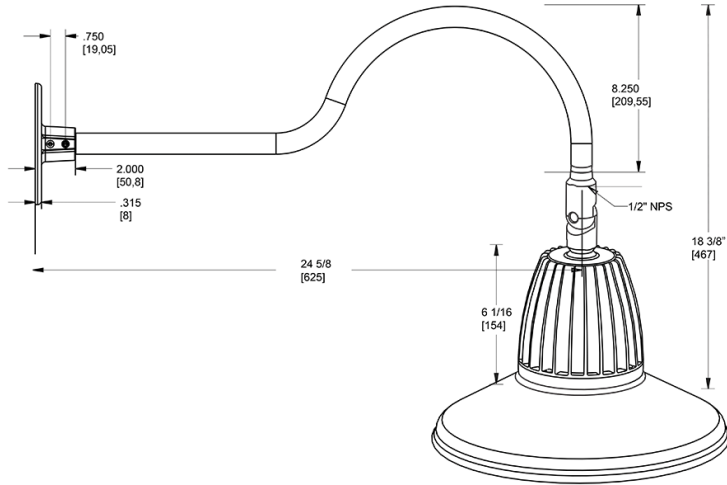

Dimensions

Features

- Adjustable 45° swivel joint
- Superior heat sink
- Die-cast aluminum housing
- 5-Year, No-Compromise Warranty

Ordering Matrix

Family	Wattage	Color Temp	Reflector	Shade	ShadeSize	Finish
GN1LED	26	N		ST	11	LB
	13 = 13W 26 = 26W	Y = 3000K Warm N = 4000K Neutral	Blank = Flood R = Rectangular S = Spot	ST = Straight Shade	11 = 11" Blank = 15"	B = Black W = White A = Bronze S = Silver G = Hunter Green YL = Yellow LB = Light Blue BL = Royal Blue BWN = Brown I = Ivory R = Red