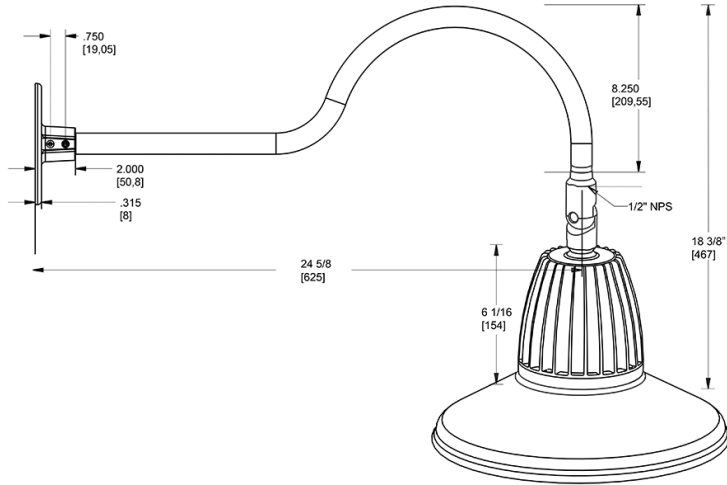

Dimensions

Features

- Adjustable 45° swivel joint
- Superior heat sink
- Die-cast aluminum housing
- 5-Year, No-Compromise Warranty

Ordering Matrix

Family	Wattage	Color Temp	Reflector	Shade	ShadeSize	Finish
GN1LED	26	N		ST	11	I
	13 = 13W 26 = 26W	Y = 3000K Warm N = 4000K Neutral	Blank = Flood R = Rectangular S = Spot	ST = Straight Shade	11 = 11" Blank = 15"	B = Black W = White A = Bronze S = Silver G = Hunter Green YL = Yellow LB = Light Blue BL = Royal Blue BWN = Brown I = Ivory R = Red