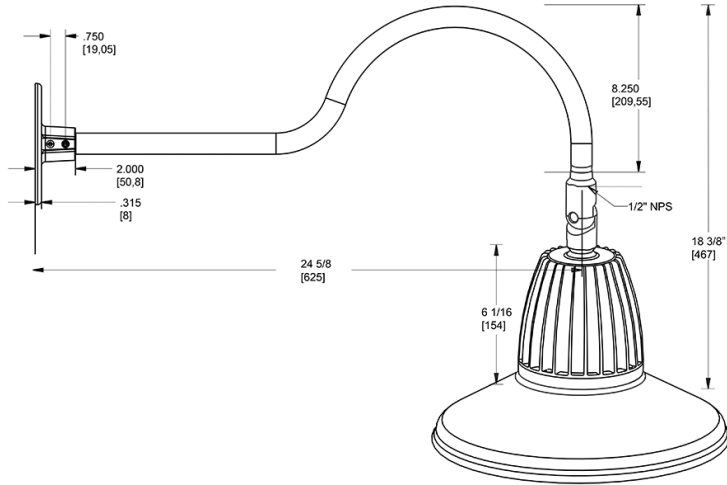

Dimensions

Features

- Adjustable 45° swivel joint
- Superior heat sink
- Die-cast aluminum housing
- 5-Year, No-Compromise Warranty

Ordering Matrix

Family	Wattage	Color Temp	Reflector	Shade	ShadeSize	Finish
GN1LED	26	N		ST	11	BWN
	13 = 13W 26 = 26W	Y = 3000K Warm N = 4000K Neutral	Blank = Flood R = Rectangular S = Spot	ST = Straight Shade	11 = 11" Blank = 15"	B = Black W = White A = Bronze S = Silver G = Hunter Green YL = Yellow LB = Light Blue BL = Royal Blue BWN = Brown I = Ivory R = Red