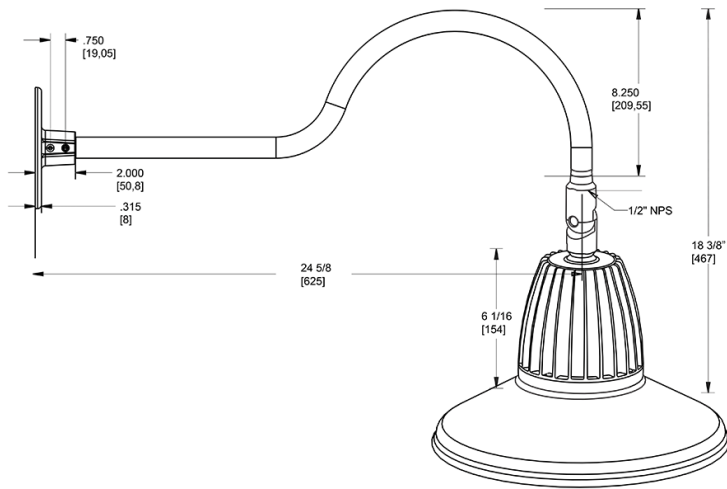

Dimensions

Features

- Adjustable 45° swivel joint
- Superior heat sink
- Die-cast aluminum housing
- 5-Year, No-Compromise Warranty

Ordering Matrix

Family	Wattage	Color Temp	Reflector	Shade	ShadeSize	Finish
GN1LED	26	N		ST	11	A
	13 = 13W 26 = 26W	Y = 3000K Warm N = 4000K Neutral	Blank = Flood R = Rectangular S = Spot	ST = Straight Shade	11 = 11" Blank = 15"	B = Black W = White A = Bronze S = Silver G = Hunter Green YL = Yellow LB = Light Blue BL = Royal Blue BWN = Brown I = Ivory R = Red