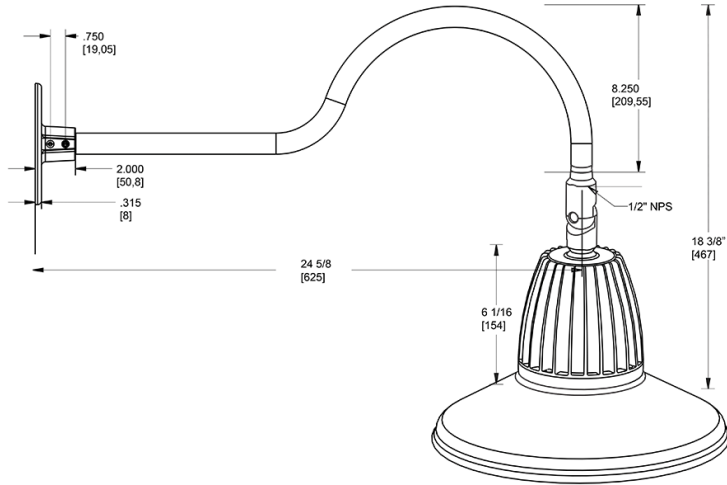

Dimensions

Features

- Adjustable 45° swivel joint
- Superior heat sink
- Die-cast aluminum housing
- 5-Year, No-Compromise Warranty

Ordering Matrix

Family	Wattage	Color Temp	Reflector	Shade	ShadeSize	Finish
GN1LED	26	N	S	ST		YL
	13 = 13W 26 = 26W	Y = 3000K Warm N = 4000K Neutral	Blank = Flood R = Rectangular S = Spot	ST = Straight Shade	11 = 11" Blank = 15"	B = Black W = White A = Bronze S = Silver G = Hunter Green YL = Yellow LB = Light Blue BL = Royal Blue BWN = Brown I = Ivory R = Red