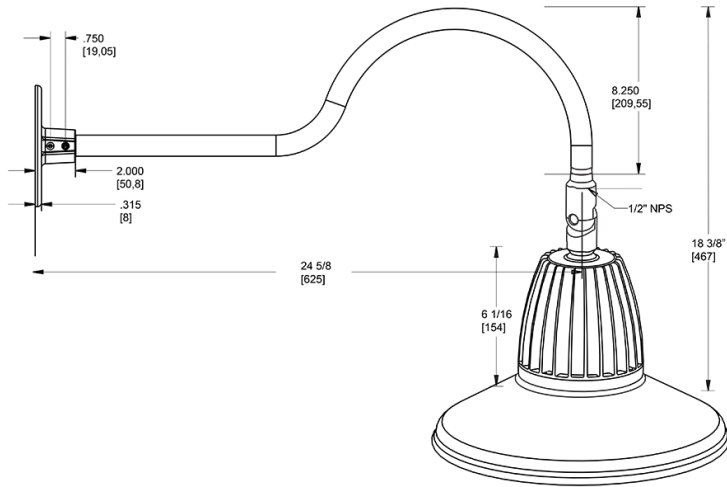

Dimensions

Features

- Adjustable 45° swivel joint
- Superior heat sink
- Die-cast aluminum housing
- 5-Year, No-Compromise Warranty

Ordering Matrix

Family	Wattage	Color Temp	Reflector	Shade	ShadeSize	Finish
GN1LED	26	N	S	ST		R
	13 = 13W 26 = 26W	Y = 3000K Warm N = 4000K Neutral	Blank = Flood R = Rectangular S = Spot	ST = Straight Shade	11 = 11" Blank = 15"	B = Black W = White A = Bronze S = Silver G = Hunter Green YL = Yellow LB = Light Blue BL = Royal Blue BWN = Brown I = Ivory R = Red