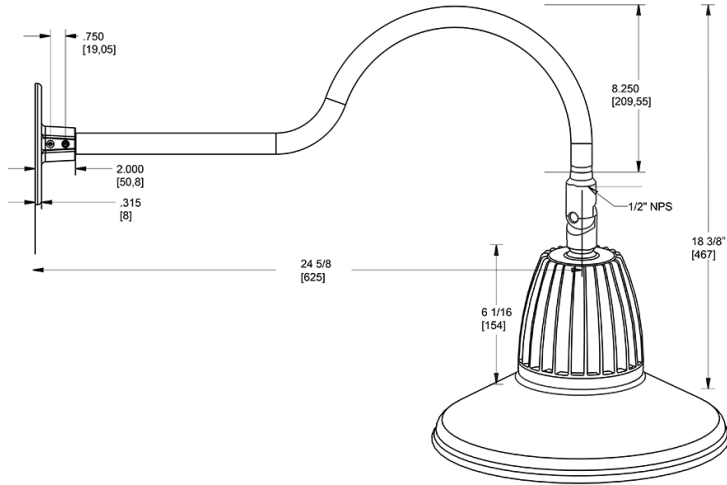

Dimensions

Features

- Adjustable 45° swivel joint
- Superior heat sink
- Die-cast aluminum housing
- 5-Year, No-Compromise Warranty

Ordering Matrix

Family	Wattage	Color Temp	Reflector	Shade	ShadeSize	Finish
GN1LED	26	N	S	ST		I
	13 = 13W 26 = 26W	Y = 3000K Warm N = 4000K Neutral	Blank = Flood R = Rectangular S = Spot	ST = Straight Shade	11 = 11" Blank = 15"	B = Black W = White A = Bronze S = Silver G = Hunter Green YL = Yellow LB = Light Blue BL = Royal Blue BWN = Brown I = Ivory R = Red