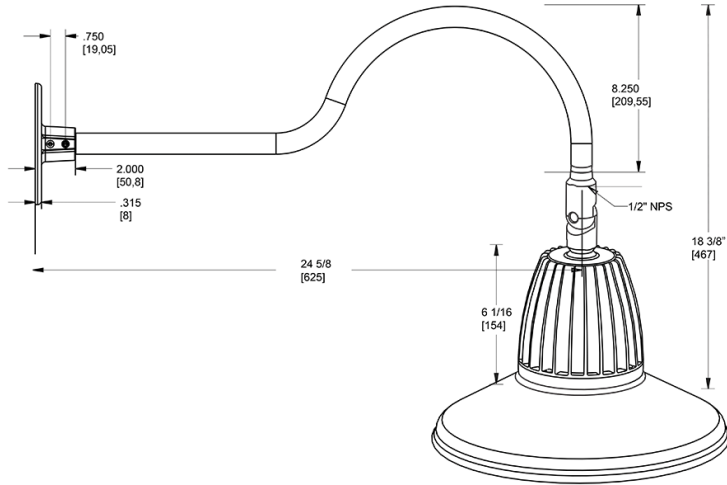

Dimensions

Features

- Adjustable 45° swivel joint
- Superior heat sink
- Die-cast aluminum housing
- 5-Year, No-Compromise Warranty

Ordering Matrix

Family	Wattage	Color Temp	Reflector	Shade	ShadeSize	Finish
GN1LED	26	N	S	ST		G
	13 = 13W 26 = 26W	Y = 3000K Warm N = 4000K Neutral	Blank = Flood R = Rectangular S = Spot	ST = Straight Shade	11 = 11" Blank = 15"	B = Black W = White A = Bronze S = Silver G = Hunter Green YL = Yellow LB = Light Blue BL = Royal Blue BWN = Brown I = Ivory R = Red