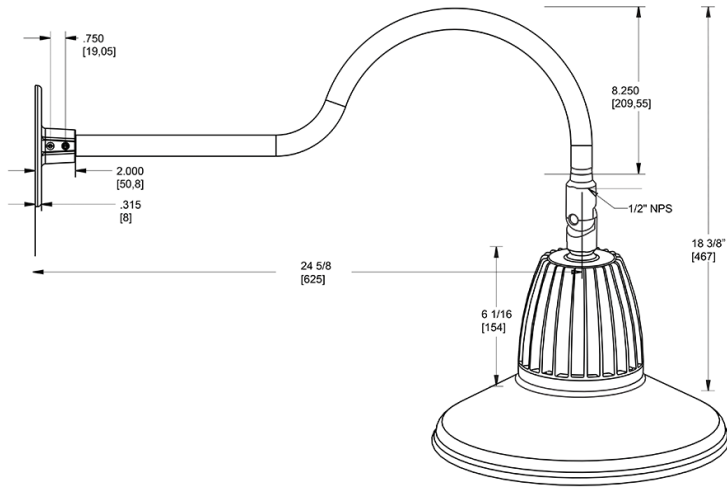

Dimensions

Features

- Adjustable 45° swivel joint
- Superior heat sink
- Die-cast aluminum housing
- 5-Year, No-Compromise Warranty

Ordering Matrix

Family	Wattage	Color Temp	Reflector	Shade	ShadeSize	Finish
GN1LED	26	N	S	ST		BWN
	13 = 13W 26 = 26W	Y = 3000K Warm N = 4000K Neutral	Blank = Flood R = Rectangular S = Spot	ST = Straight Shade	11 = 11" Blank = 15"	B = Black W = White A = Bronze S = Silver G = Hunter Green YL = Yellow LB = Light Blue BL = Royal Blue BWN = Brown I = Ivory R = Red