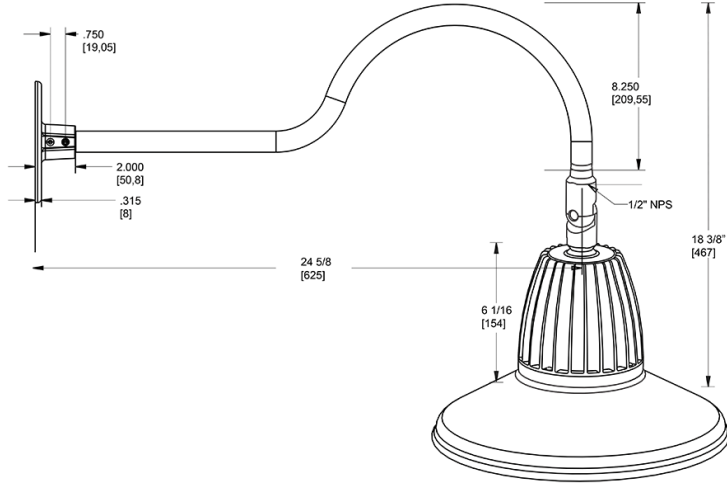

Dimensions

Features

- Adjustable 45° swivel joint
- Superior heat sink
- Die-cast aluminum housing
- 5-Year, No-Compromise Warranty

Ordering Matrix

Family	Wattage	Color Temp	Reflector	Shade	ShadeSize	Finish
GN1LED	26	N	S	ST		BL
	13 = 13W 26 = 26W	Y = 3000K Warm N = 4000K Neutral	Blank = Flood R = Rectangular S = Spot	ST = Straight Shade	11 = 11" Blank = 15"	B = Black W = White A = Bronze S = Silver G = Hunter Green YL = Yellow LB = Light Blue BL = Royal Blue BWN = Brown I = Ivory R = Red