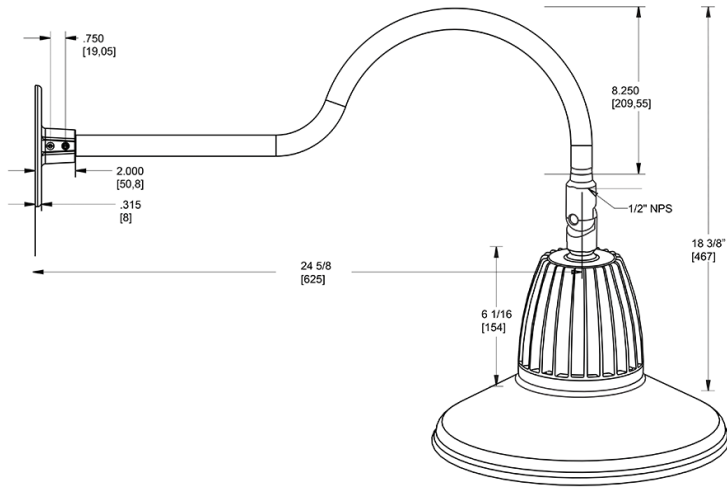

Dimensions

Features

- Adjustable 45° swivel joint
- Superior heat sink
- Die-cast aluminum housing
- 5-Year, No-Compromise Warranty

Ordering Matrix

Family	Wattage	Color Temp	Reflector	Shade	ShadeSize	Finish
GN1LED	26	N	S	ST	11	YL
	13 = 13W 26 = 26W	Y = 3000K Warm N = 4000K Neutral	Blank = Flood R = Rectangular S = Spot	ST = Straight Shade	11 = 11" Blank = 15"	B = Black W = White A = Bronze S = Silver G = Hunter Green YL = Yellow LB = Light Blue BL = Royal Blue BWN = Brown I = Ivory R = Red