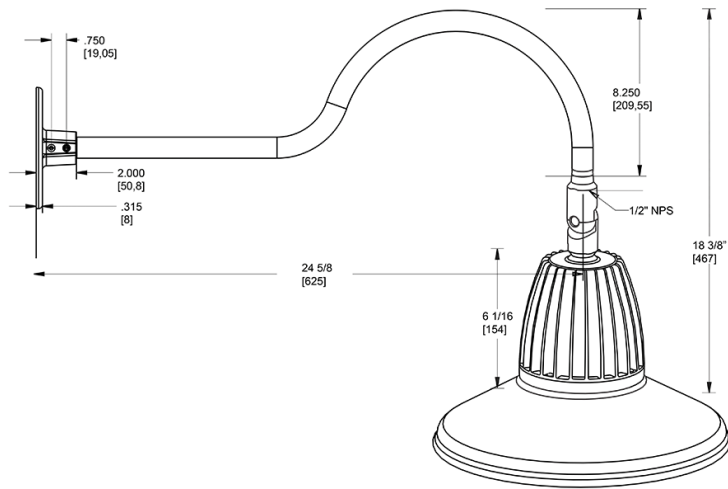

Dimensions

Features

- Adjustable 45° swivel joint
- Superior heat sink
- Die-cast aluminum housing
- 5-Year, No-Compromise Warranty

Ordering Matrix

Family	Wattage	Color Temp	Reflector	Shade	ShadeSize	Finish
GN1LED	26	N	S	ST	11	W
	13 = 13W 26 = 26W	Y = 3000K Warm N = 4000K Neutral	Blank = Flood R = Rectangular S = Spot	ST = Straight Shade	11 = 11" Blank = 15"	B = Black W = White A = Bronze S = Silver G = Hunter Green YL = Yellow LB = Light Blue BL = Royal Blue BWN = Brown I = Ivory R = Red