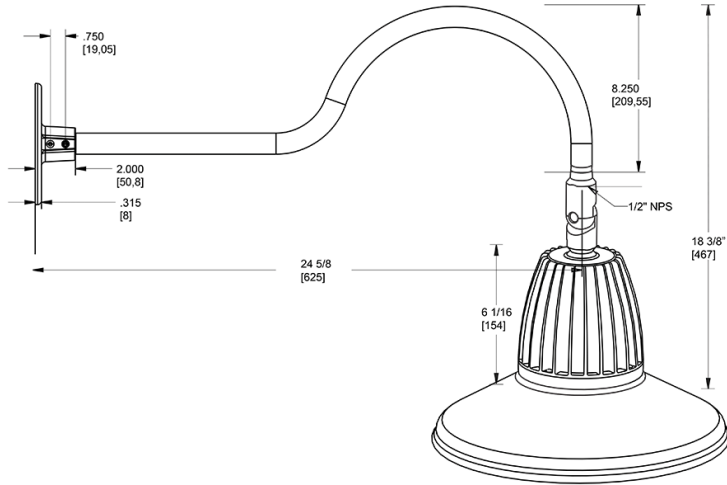

Dimensions

Features

- Adjustable 45° swivel joint
- Superior heat sink
- Die-cast aluminum housing
- 5-Year, No-Compromise Warranty

Ordering Matrix

Family	Wattage	Color Temp	Reflector	Shade	ShadeSize	Finish
GN1LED	26	N	S	ST	11	I
	13 = 13W 26 = 26W	Y = 3000K Warm N = 4000K Neutral	Blank = Flood R = Rectangular S = Spot	ST = Straight Shade	11 = 11" Blank = 15"	B = Black W = White A = Bronze S = Silver G = Hunter Green YL = Yellow LB = Light Blue BL = Royal Blue BWN = Brown I = Ivory R = Red