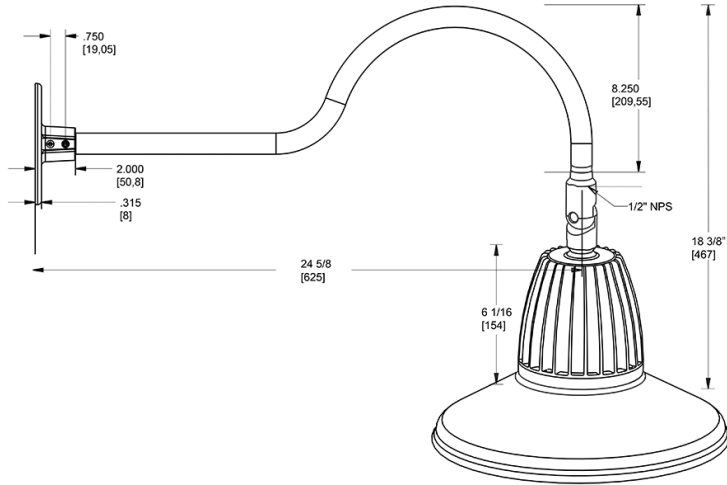

Dimensions

Features

- Adjustable 45° swivel joint
- Superior heat sink
- Die-cast aluminum housing
- 5-Year, No-Compromise Warranty

Ordering Matrix

Family	Wattage	Color Temp	Reflector	Shade	ShadeSize	Finish
GN1LED	26	N	S	ST	11	BWN
	13 = 13W 26 = 26W	Y = 3000K Warm N = 4000K Neutral	Blank = Flood R = Rectangular S = Spot	ST = Straight Shade	11 = 11" Blank = 15"	B = Black W = White A = Bronze S = Silver G = Hunter Green YL = Yellow LB = Light Blue BL = Royal Blue BWN = Brown I = Ivory R = Red