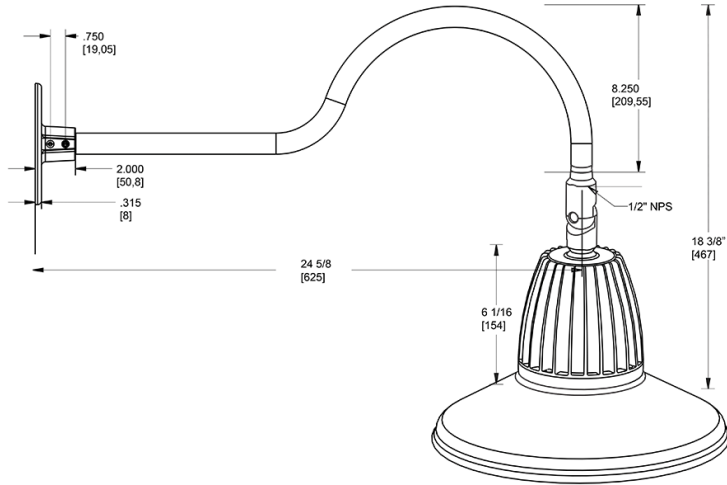

Dimensions

Features

- Adjustable 45° swivel joint
- Superior heat sink
- Die-cast aluminum housing
- 5-Year, No-Compromise Warranty

Ordering Matrix

Family	Wattage	Color Temp	Reflector	Shade	ShadeSize	Finish
GN1LED	26	N	S	ST	11	BL
	13 = 13W 26 = 26W	Y = 3000K Warm N = 4000K Neutral	Blank = Flood R = Rectangular S = Spot	ST = Straight Shade	11 = 11" Blank = 15"	B = Black W = White A = Bronze S = Silver G = Hunter Green YL = Yellow LB = Light Blue BL = Royal Blue BWN = Brown I = Ivory R = Red