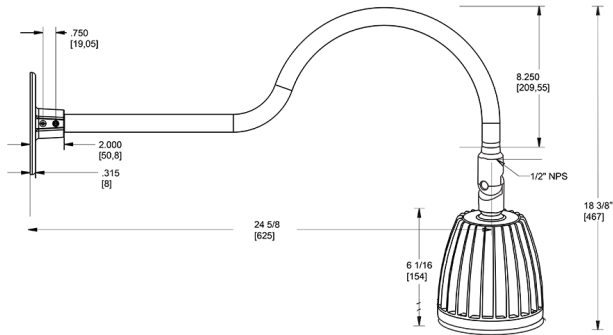

Dimensions

Features

- Adjustable 45° swivel joint
- Superior heat sink
- Die-cast aluminum housing
- 5-Year, No-Compromise Warranty

Ordering Matrix

Family	Wattage	Color Temp	Reflector	Shade	ShadeSize	Finish
GN1LED	26	N	S			S
	13 = 13W 26 = 26W	Y = 3000K Warm N = 4000K Neutral	Blank = Flood R = Rectangular S = Spot	Blank = No Shade	Blank = No Shade Size	B = Black W = White A = Bronze S = Silver G = Hunter Green YL = Yellow LB = Light Blue BL = Royal Blue BWN = Brown I = Ivory R = Red