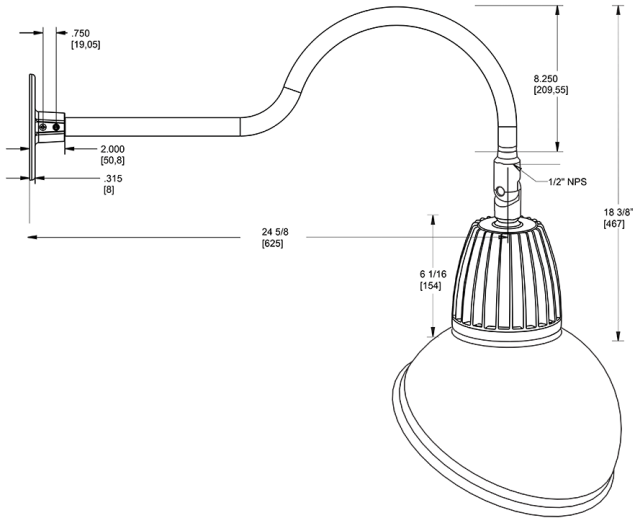

Dimensions

Features

- Adjustable 45° swivel joint
- Superior heat sink
- Die-cast aluminum housing
- 5-Year, No-Compromise Warranty

Ordering Matrix

Family	Wattage	Color Temp	Reflector	Shade	ShadeSize	Finish
GN1LED	26	N	S	AD		YL
	13 = 13W 26 = 26W	Y = 3000K Warm N = 4000K Neutral	Blank = Flood R = Rectangular S = Spot	AD = Angled Dome	11 = 11" Blank = 15"	B = Black W = White A = Bronze S = Silver G = Hunter Green YL = Yellow LB = Light Blue BL = Royal Blue BWN = Brown I = Ivory R = Red