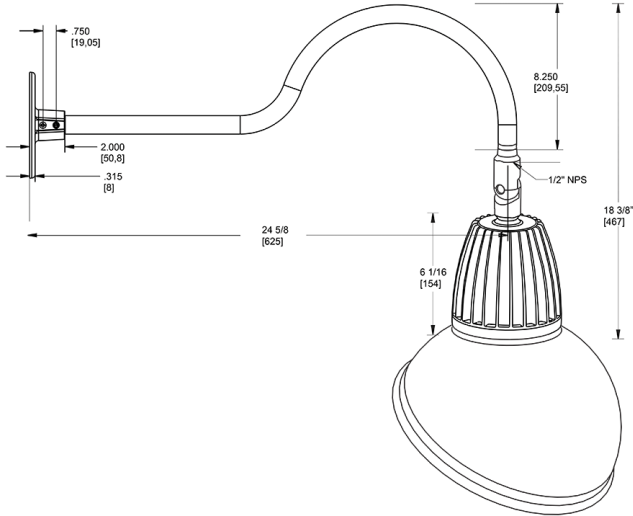

Dimensions

Features

- Adjustable 45° swivel joint
- Superior heat sink
- Die-cast aluminum housing
- 5-Year, No-Compromise Warranty

Ordering Matrix

Family	Wattage	Color Temp	Reflector	Shade	ShadeSize	Finish
GN1LED	26	N	S	AD		S
	13 = 13W 26 = 26W	Y = 3000K Warm N = 4000K Neutral	Blank = Flood R = Rectangular S = Spot	AD = Angled Dome	11 = 11" Blank = 15"	B = Black W = White A = Bronze S = Silver G = Hunter Green YL = Yellow LB = Light Blue BL = Royal Blue BWN = Brown I = Ivory R = Red