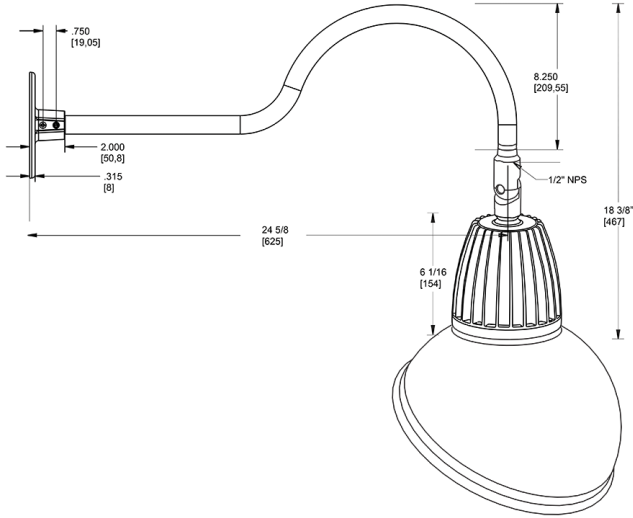

Dimensions

Features

- Adjustable 45° swivel joint
- Superior heat sink
- Die-cast aluminum housing
- 5-Year, No-Compromise Warranty

Ordering Matrix

Family	Wattage	Color Temp	Reflector	Shade	ShadeSize	Finish
GN1LED	26	N	S	AD		R
	13 = 13W 26 = 26W	Y = 3000K Warm N = 4000K Neutral	Blank = Flood R = Rectangular S = Spot	AD = Angled Dome	11 = 11" Blank = 15"	B = Black W = White A = Bronze S = Silver G = Hunter Green YL = Yellow LB = Light Blue BL = Royal Blue BWN = Brown I = Ivory R = Red