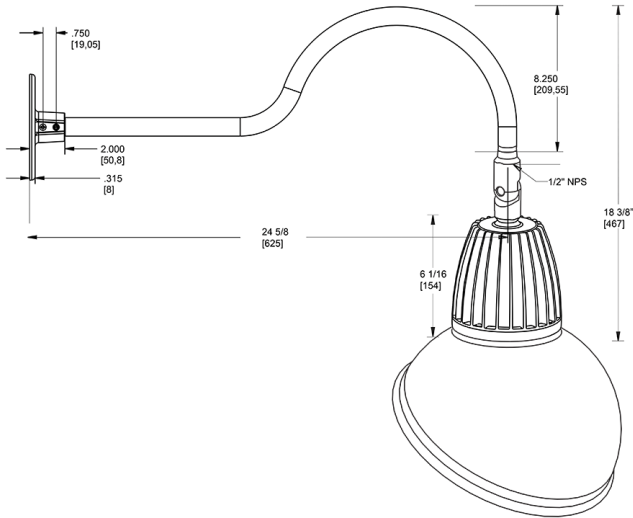

Dimensions

Features

- Adjustable 45° swivel joint
- Superior heat sink
- Die-cast aluminum housing
- 5-Year, No-Compromise Warranty

Ordering Matrix

Family	Wattage	Color Temp	Reflector	Shade	ShadeSize	Finish
GN1LED	26	N	S	AD		LB
	13 = 13W 26 = 26W	Y = 3000K Warm N = 4000K Neutral	Blank = Flood R = Rectangular S = Spot	AD = Angled Dome	11 = 11" Blank = 15"	B = Black W = White A = Bronze S = Silver G = Hunter Green YL = Yellow LB = Light Blue BL = Royal Blue BWN = Brown I = Ivory R = Red