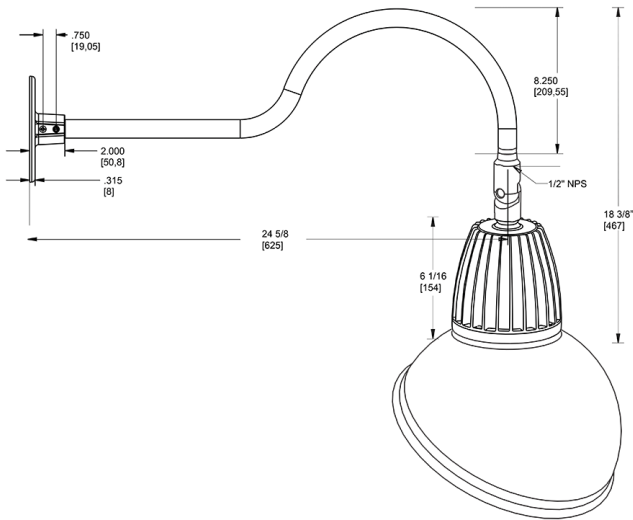

Dimensions

Features

- Adjustable 45° swivel joint
- Superior heat sink
- Die-cast aluminum housing
- 5-Year, No-Compromise Warranty

Ordering Matrix

Family	Wattage	Color Temp	Reflector	Shade	ShadeSize	Finish
GN1LED	26	N	S	AD		I
	13 = 13W 26 = 26W	Y = 3000K Warm N = 4000K Neutral	Blank = Flood R = Rectangular S = Spot	AD = Angled Dome	11 = 11" Blank = 15"	B = Black W = White A = Bronze S = Silver G = Hunter Green YL = Yellow LB = Light Blue BL = Royal Blue BWN = Brown I = Ivory R = Red