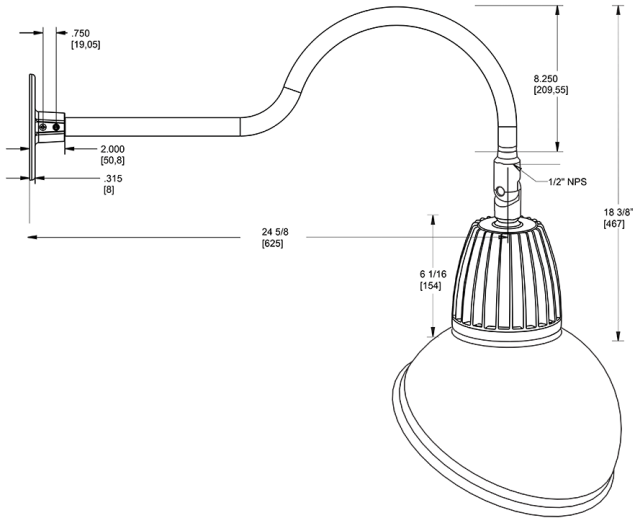

Dimensions

Features

- Adjustable 45° swivel joint
- Superior heat sink
- Die-cast aluminum housing
- 5-Year, No-Compromise Warranty

Ordering Matrix

Family	Wattage	Color Temp	Reflector	Shade	ShadeSize	Finish
GN1LED	26	N	S	AD		G
	13 = 13W 26 = 26W	Y = 3000K Warm N = 4000K Neutral	Blank = Flood R = Rectangular S = Spot	AD = Angled Dome	11 = 11" Blank = 15"	B = Black W = White A = Bronze S = Silver G = Hunter Green YL = Yellow LB = Light Blue BL = Royal Blue BWN = Brown I = Ivory R = Red