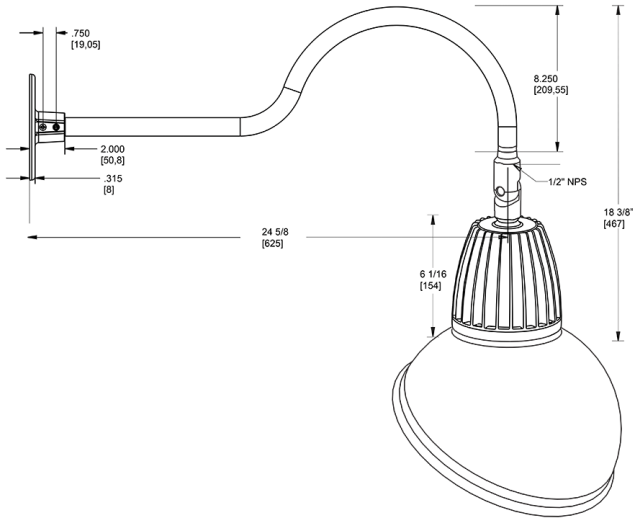

Dimensions

Features

- Adjustable 45° swivel joint
- Superior heat sink
- Die-cast aluminum housing
- 5-Year, No-Compromise Warranty

Ordering Matrix

Family	Wattage	Color Temp	Reflector	Shade	ShadeSize	Finish
GN1LED	26	N	S	AD		B
	13 = 13W 26 = 26W	Y = 3000K Warm N = 4000K Neutral	Blank = Flood R = Rectangular S = Spot	AD = Angled Dome	11 = 11" Blank = 15"	B = Black W = White A = Bronze S = Silver G = Hunter Green YL = Yellow LB = Light Blue BL = Royal Blue BWN = Brown I = Ivory R = Red