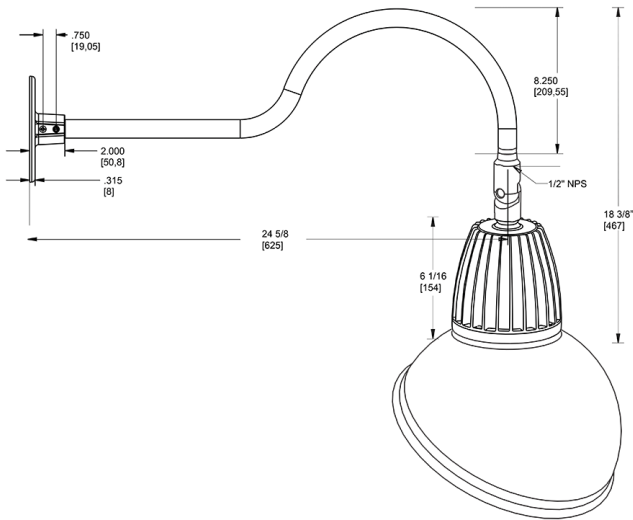

Dimensions

Features

- Adjustable 45° swivel joint
- Superior heat sink
- Die-cast aluminum housing
- 5-Year, No-Compromise Warranty

Ordering Matrix

Family	Wattage	Color Temp	Reflector	Shade	ShadeSize	Finish
GN1LED	26	N	S	AD	11	YL
	13 = 13W 26 = 26W	Y = 3000K Warm N = 4000K Neutral	Blank = Flood R = Rectangular S = Spot	AD = Angled Dome	11 = 11" Blank = 15"	B = Black W = White A = Bronze S = Silver G = Hunter Green YL = Yellow LB = Light Blue BL = Royal Blue BWN = Brown I = Ivory R = Red