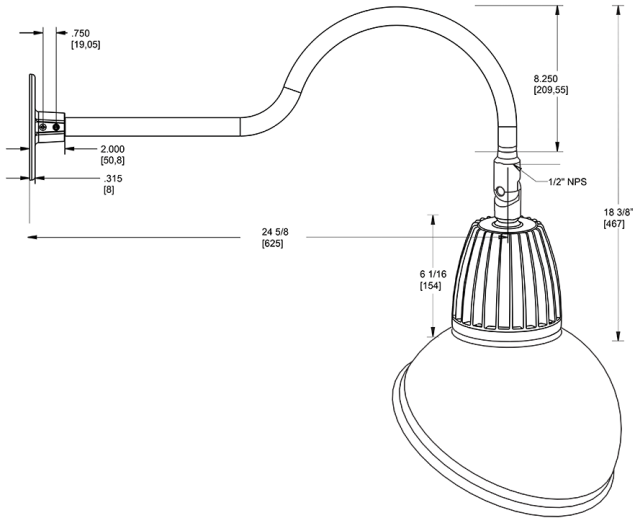

Dimensions

Features

- Adjustable 45° swivel joint
- Superior heat sink
- Die-cast aluminum housing
- 5-Year, No-Compromise Warranty

Ordering Matrix

Family	Wattage	Color Temp	Reflector	Shade	ShadeSize	Finish
GN1LED	26	N	S	AD	11	I
	13 = 13W 26 = 26W	Y = 3000K Warm N = 4000K Neutral	Blank = Flood R = Rectangular S = Spot	AD = Angled Dome	11 = 11" Blank = 15"	B = Black W = White A = Bronze S = Silver G = Hunter Green YL = Yellow LB = Light Blue BL = Royal Blue BWN = Brown I = Ivory R = Red