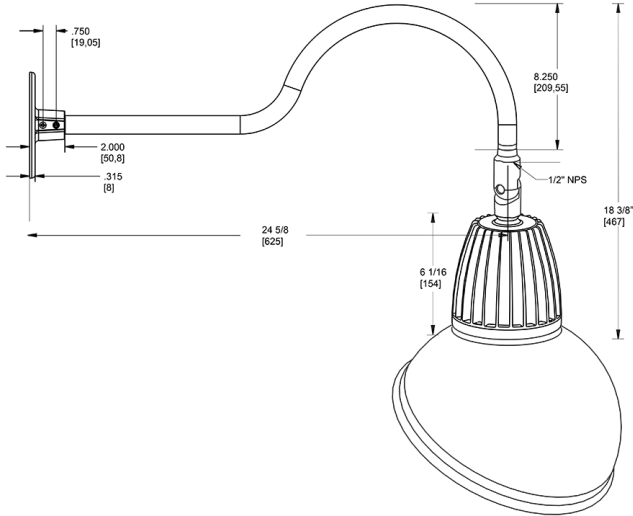

Dimensions

Features

- Adjustable 45° swivel joint
- Superior heat sink
- Die-cast aluminum housing
- 5-Year, No-Compromise Warranty

Ordering Matrix

Family	Wattage	Color Temp	Reflector	Shade	ShadeSize	Finish
GN1LED	26	N	S	AD	11	BWN
	13 = 13W 26 = 26W	Y = 3000K Warm N = 4000K Neutral	Blank = Flood R = Rectangular S = Spot	AD = Angled Dome	11 = 11" Blank = 15"	B = Black W = White A = Bronze S = Silver G = Hunter Green YL = Yellow LB = Light Blue BL = Royal Blue BWN = Brown I = Ivory R = Red