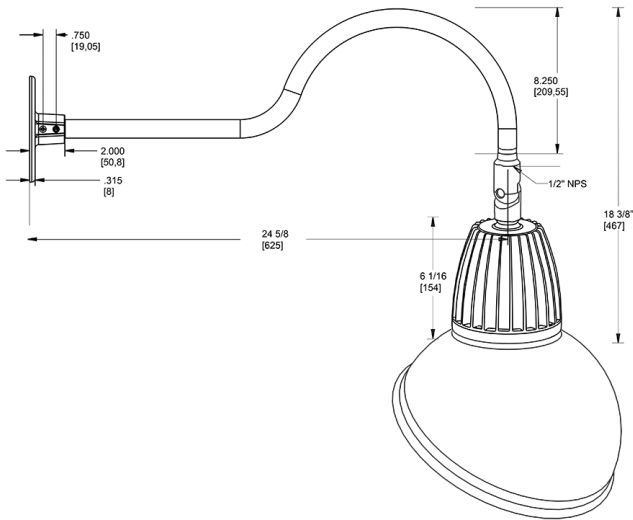

Dimensions

Features

- Adjustable 45° swivel joint
- Superior heat sink
- Die-cast aluminum housing
- 5-Year, No-Compromise Warranty

Ordering Matrix

Family	Wattage	Color Temp	Reflector	Shade	ShadeSize	Finish
GN1LED	26	N	S	AD	11	BL
	13 = 13W 26 = 26W	Y = 3000K Warm N = 4000K Neutral	Blank = Flood R = Rectangular S = Spot	AD = Angled Dome	11 = 11" Blank = 15"	B = Black W = White A = Bronze S = Silver G = Hunter Green YL = Yellow LB = Light Blue BL = Royal Blue BWN = Brown I = Ivory R = Red