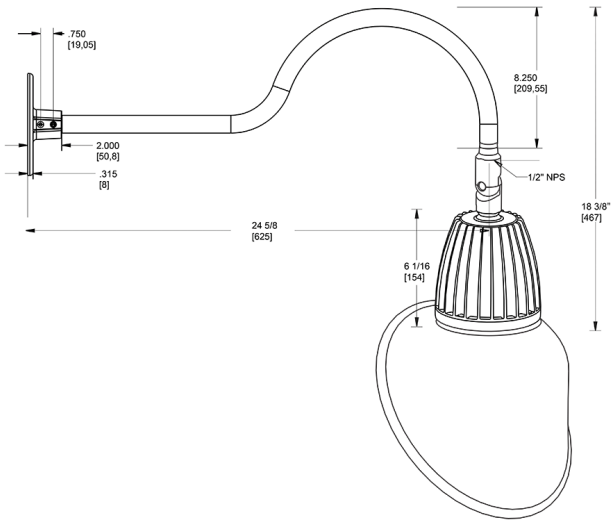

Dimensions

Features

- Adjustable 45° swivel joint
- Superior heat sink
- Die-cast aluminum housing
- 5-Year, No-Compromise Warranty

Ordering Matrix

Family	Wattage	Color Temp	Reflector	Shade	ShadeSize	Finish
GN1LED	26	N	S	AC		W
	13 = 13W 26 = 26W	Y = 3000K Warm N = 4000K Neutral	Blank = Flood R = Rectangular S = Spot	AC = Angled Cone	11 = 11" Blank = 15"	B = Black W = White A = Bronze S = Silver G = Hunter Green YL = Yellow LB = Light Blue BL = Royal Blue BWN = Brown I = Ivory R = Red