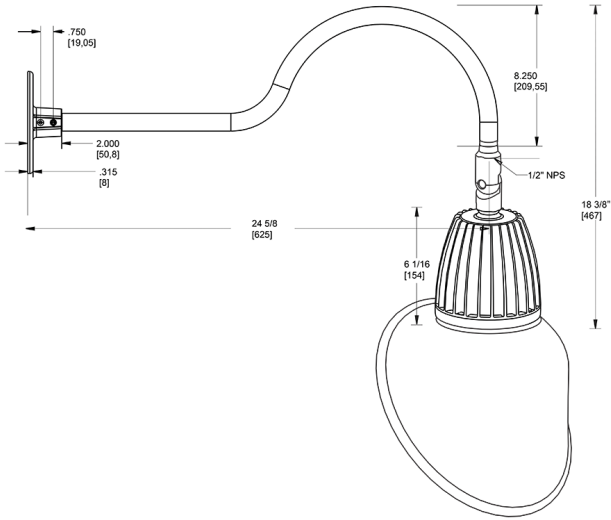

Dimensions

Features

- Adjustable 45° swivel joint
- Superior heat sink
- Die-cast aluminum housing
- 5-Year, No-Compromise Warranty

Ordering Matrix

Family	Wattage	Color Temp	Reflector	Shade	ShadeSize	Finish
GN1LED	26	N	S	AC		S
	13 = 13W 26 = 26W	Y = 3000K Warm N = 4000K Neutral	Blank = Flood R = Rectangular S = Spot	AC = Angled Cone	11 = 11" Blank = 15"	B = Black W = White A = Bronze S = Silver G = Hunter Green YL = Yellow LB = Light Blue BL = Royal Blue BWN = Brown I = Ivory R = Red