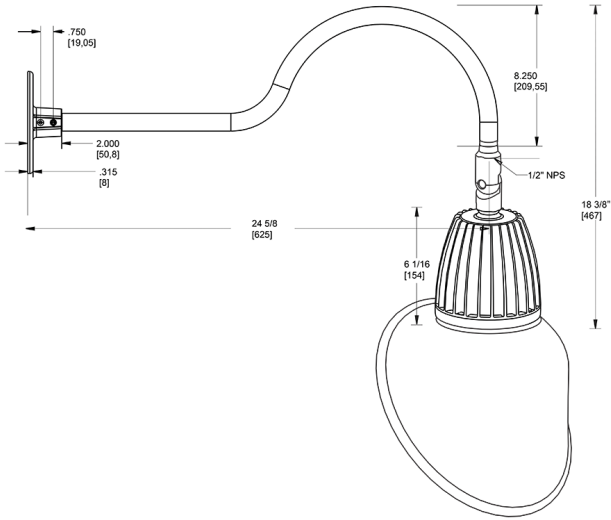

Dimensions

Features

- Adjustable 45° swivel joint
- Superior heat sink
- Die-cast aluminum housing
- 5-Year, No-Compromise Warranty

Ordering Matrix

Family	Wattage	Color Temp	Reflector	Shade	ShadeSize	Finish
GN1LED	26	N	S	AC		R
	13 = 13W 26 = 26W	Y = 3000K Warm N = 4000K Neutral	Blank = Flood R = Rectangular S = Spot	AC = Angled Cone	11 = 11" Blank = 15"	B = Black W = White A = Bronze S = Silver G = Hunter Green YL = Yellow LB = Light Blue BL = Royal Blue BWN = Brown I = Ivory R = Red