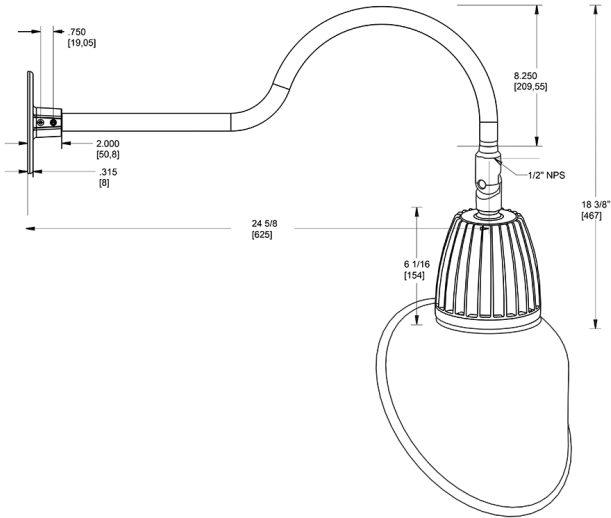

Dimensions

Features

- Adjustable 45° swivel joint
- Superior heat sink
- Die-cast aluminum housing
- 5-Year, No-Compromise Warranty

Ordering Matrix

Family	Wattage	Color Temp	Reflector	Shade	ShadeSize	Finish
GN1LED	26	N	S	AC		LB
	13 = 13W 26 = 26W	Y = 3000K Warm N = 4000K Neutral	Blank = Flood R = Rectangular S = Spot	AC = Angled Cone	11 = 11" Blank = 15"	B = Black W = White A = Bronze S = Silver G = Hunter Green YL = Yellow LB = Light Blue BL = Royal Blue BWN = Brown I = Ivory R = Red