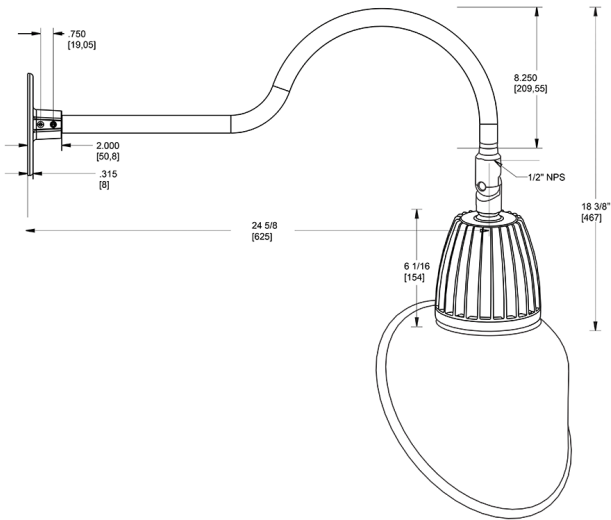

Dimensions

Features

- Adjustable 45° swivel joint
- Superior heat sink
- Die-cast aluminum housing
- 5-Year, No-Compromise Warranty

Ordering Matrix

Family	Wattage	Color Temp	Reflector	Shade	ShadeSize	Finish
GN1LED	26	N	S	AC		I
	13 = 13W 26 = 26W	Y = 3000K Warm N = 4000K Neutral	Blank = Flood R = Rectangular S = Spot	AC = Angled Cone	11 = 11" Blank = 15"	B = Black W = White A = Bronze S = Silver G = Hunter Green YL = Yellow LB = Light Blue BL = Royal Blue BWN = Brown I = Ivory R = Red