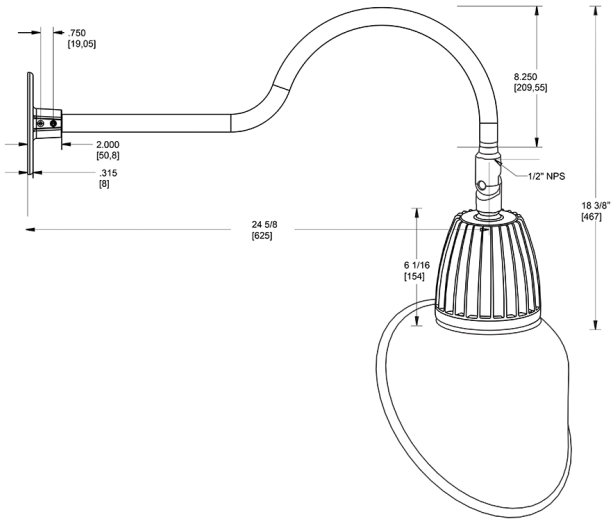

Technical Specifications (continued)

Optical

BUG Rating:

B2 U0 G0

Dimensions

Features

- Adjustable 45° swivel joint
- Superior heat sink
- Die-cast aluminum housing
- 5-Year, No-Compromise Warranty

Ordering Matrix