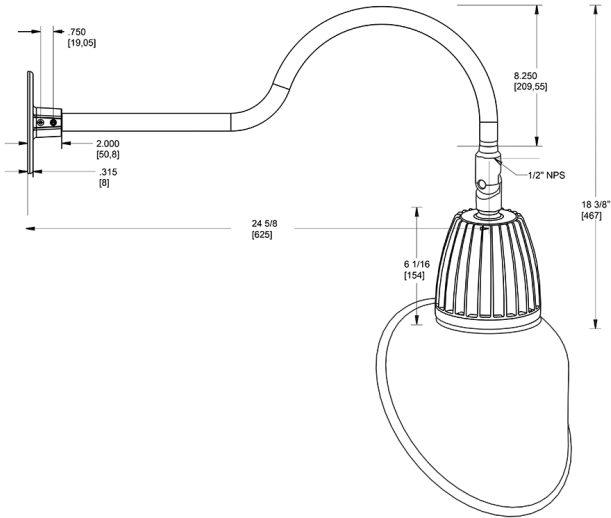

Dimensions

Features

- Adjustable 45° swivel joint
- Superior heat sink
- Die-cast aluminum housing
- 5-Year, No-Compromise Warranty

Ordering Matrix

Family	Wattage	Color Temp	Reflector	Shade	ShadeSize	Finish
GN1LED	26	N	S	AC	11	I
	13 = 13W 26 = 26W	Y = 3000K Warm N = 4000K Neutral	Blank = Flood R = Rectangular S = Spot	AC = Angled Cone	11 = 11" Blank = 15"	B = Black W = White A = Bronze S = Silver G = Hunter Green YL = Yellow LB = Light Blue BL = Royal Blue BWN = Brown I = Ivory R = Red