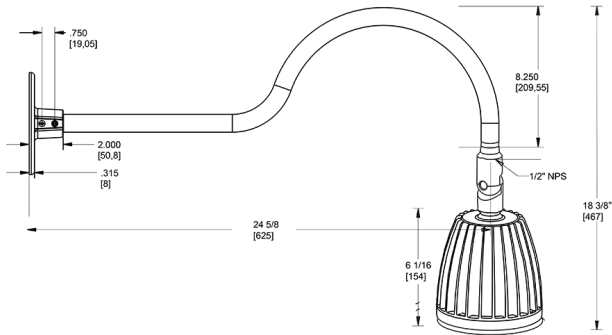

Dimensions

Features

- Adjustable 45° swivel joint
- Superior heat sink
- Die-cast aluminum housing
- 5-Year, No-Compromise Warranty

Ordering Matrix

Family	Wattage	Color Temp	Reflector	Shade	ShadeSize	Finish
GN1LED	26	N				S
	13 = 13W 26 = 26W	Y = 3000K Warm N = 4000K Neutral	Blank = Flood R = Rectangular S = Spot	Blank = No Shade	Blank = No Shade Size	B = Black W = White A = Bronze S = Silver G = Hunter Green YL = Yellow LB = Light Blue BL = Royal Blue BWN = Brown I = Ivory R = Red