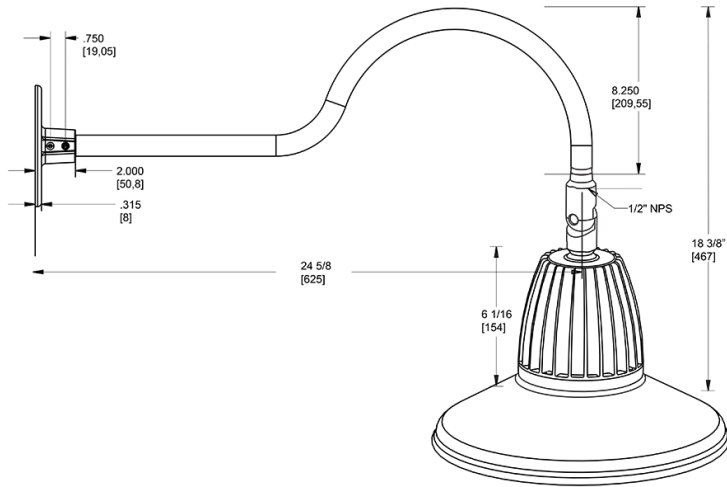

Dimensions

Features

- Adjustable 45° swivel joint
- Superior heat sink
- Die-cast aluminum housing
- 5-Year, No-Compromise Warranty

Ordering Matrix

Family	Wattage	Color Temp	Reflector	Shade	ShadeSize	Finish
GN1LED	26	N	R	ST		S
	13 = 13W 26 = 26W	Y = 3000K Warm N = 4000K Neutral	Blank = Flood R = Rectangular S = Spot	ST = Straight Shade	11 = 11" Blank = 15"	B = Black W = White A = Bronze S = Silver G = Hunter Green YL = Yellow LB = Light Blue BL = Royal Blue BWN = Brown I = Ivory R = Red