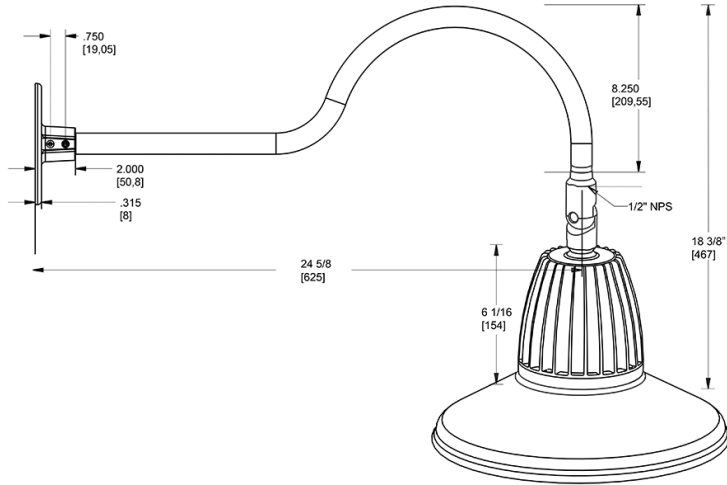

Dimensions

Features

- Adjustable 45° swivel joint
- Superior heat sink
- Die-cast aluminum housing
- 5-Year, No-Compromise Warranty

Ordering Matrix

Family	Wattage	Color Temp	Reflector	Shade	ShadeSize	Finish
GN1LED	26	N	R	ST		LB
	13 = 13W 26 = 26W	Y = 3000K Warm N = 4000K Neutral	Blank = Flood R = Rectangular S = Spot	ST = Straight Shade	11 = 11" Blank = 15"	B = Black W = White A = Bronze S = Silver G = Hunter Green YL = Yellow LB = Light Blue BL = Royal Blue BWN = Brown I = Ivory R = Red