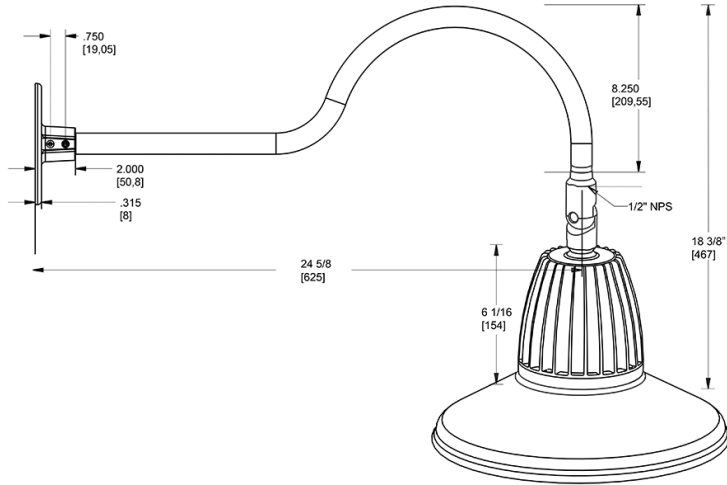

Dimensions

Features

- Adjustable 45° swivel joint
- Superior heat sink
- Die-cast aluminum housing
- 5-Year, No-Compromise Warranty

Ordering Matrix

Family	Wattage	Color Temp	Reflector	Shade	ShadeSize	Finish
GN1LED	26	N	R	ST	11	YL
	13 = 13W 26 = 26W	Y = 3000K Warm N = 4000K Neutral	Blank = Flood R = Rectangular S = Spot	ST = Straight Shade	11 = 11" Blank = 15"	B = Black W = White A = Bronze S = Silver G = Hunter Green YL = Yellow LB = Light Blue BL = Royal Blue BWN = Brown I = Ivory R = Red