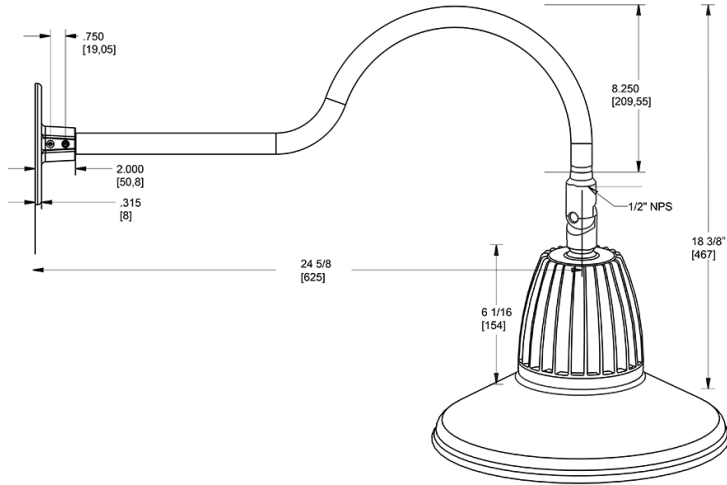

Dimensions

Features

- Adjustable 45° swivel joint
- Superior heat sink
- Die-cast aluminum housing
- 5-Year, No-Compromise Warranty

Ordering Matrix

Family	Wattage	Color Temp	Reflector	Shade	ShadeSize	Finish
GN1LED	26	N	R	ST	11	W
	13 = 13W 26 = 26W	Y = 3000K Warm N = 4000K Neutral	Blank = Flood R = Rectangular S = Spot	ST = Straight Shade	11 = 11" Blank = 15"	B = Black W = White A = Bronze S = Silver G = Hunter Green YL = Yellow LB = Light Blue BL = Royal Blue BWN = Brown I = Ivory R = Red