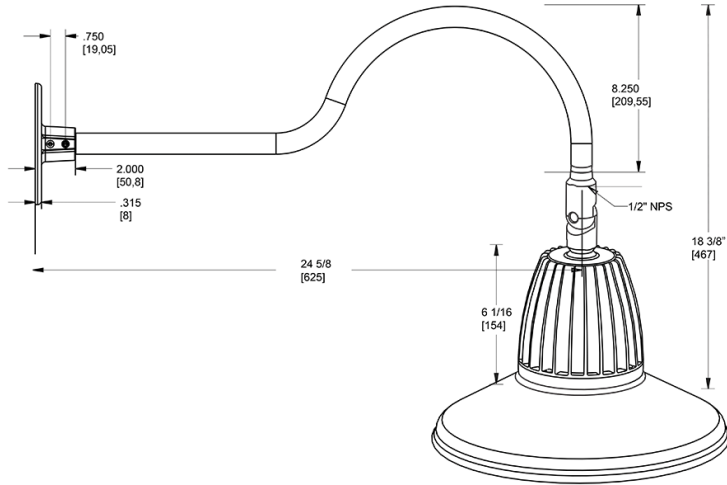

Dimensions

Features

- Adjustable 45° swivel joint
- Superior heat sink
- Die-cast aluminum housing
- 5-Year, No-Compromise Warranty

Ordering Matrix

Family	Wattage	Color Temp	Reflector	Shade	ShadeSize	Finish
GN1LED	26	N	R	ST	11	S
	13 = 13W 26 = 26W	Y = 3000K Warm N = 4000K Neutral	Blank = Flood R = Rectangular S = Spot	ST = Straight Shade	11 = 11" Blank = 15"	B = Black W = White A = Bronze S = Silver G = Hunter Green YL = Yellow LB = Light Blue BL = Royal Blue BWN = Brown I = Ivory R = Red