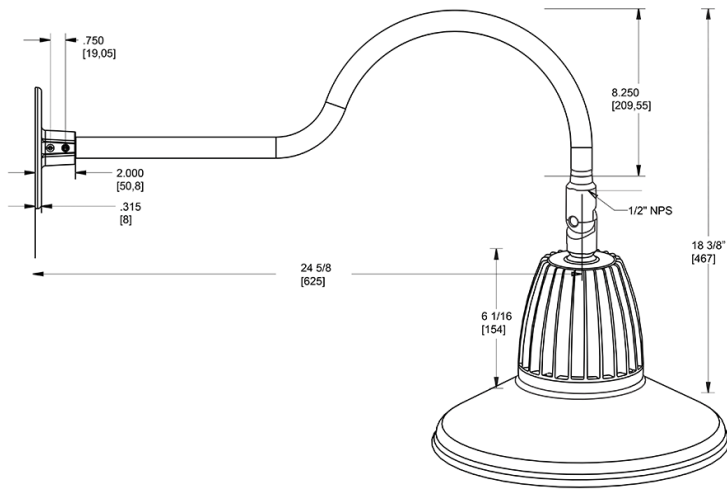

Dimensions

Features

- Adjustable 45° swivel joint
- Superior heat sink
- Die-cast aluminum housing
- 5-Year, No-Compromise Warranty

Ordering Matrix

Family	Wattage	Color Temp	Reflector	Shade	ShadeSize	Finish
GN1LED	26	N	R	ST	11	BL
	13 = 13W 26 = 26W	Y = 3000K Warm N = 4000K Neutral	Blank = Flood R = Rectangular S = Spot	ST = Straight Shade	11 = 11" Blank = 15"	B = Black W = White A = Bronze S = Silver G = Hunter Green YL = Yellow LB = Light Blue BL = Royal Blue BWN = Brown I = Ivory R = Red