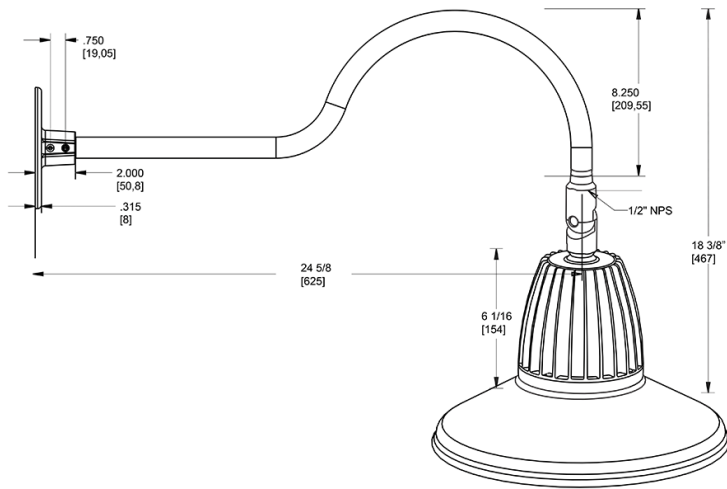

Dimensions

Features

- Adjustable 45° swivel joint
- Superior heat sink
- Die-cast aluminum housing
- 5-Year, No-Compromise Warranty

Ordering Matrix

Family	Wattage	Color Temp	Reflector	Shade	ShadeSize	Finish
GN1LED	26	N	R	ST	11	A
	13 = 13W 26 = 26W	Y = 3000K Warm N = 4000K Neutral	Blank = Flood R = Rectangular S = Spot	ST = Straight Shade	11 = 11" Blank = 15"	B = Black W = White A = Bronze S = Silver G = Hunter Green YL = Yellow LB = Light Blue BL = Royal Blue BWN = Brown I = Ivory R = Red