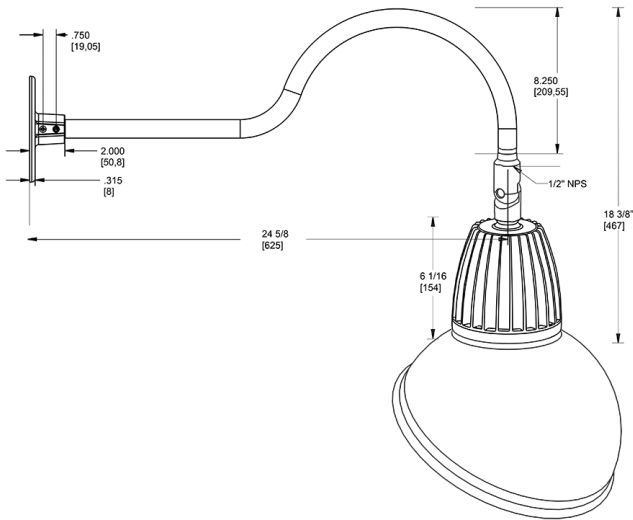

Dimensions

Features

- Adjustable 45° swivel joint
- Superior heat sink
- Die-cast aluminum housing
- 5-Year, No-Compromise Warranty

Ordering Matrix

Family	Wattage	Color Temp	Reflector	Shade	ShadeSize	Finish
GN1LED	26	N	R	AD		LB
	13 = 13W 26 = 26W	Y = 3000K Warm N = 4000K Neutral	Blank = Flood R = Rectangular S = Spot	AD = Angled Dome	11 = 11" Blank = 15"	B = Black W = White A = Bronze S = Silver G = Hunter Green YL = Yellow LB = Light Blue BL = Royal Blue BWN = Brown I = Ivory R = Red