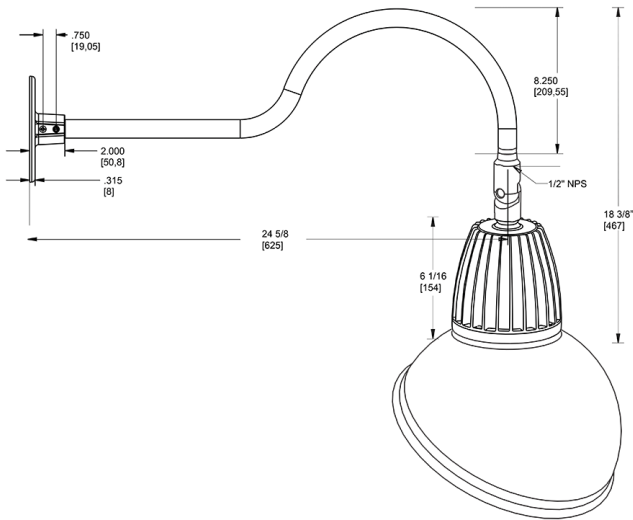

Dimensions

Features

- Adjustable 45° swivel joint
- Superior heat sink
- Die-cast aluminum housing
- 5-Year, No-Compromise Warranty

Ordering Matrix

Family	Wattage	Color Temp	Reflector	Shade	ShadeSize	Finish
GN1LED	26	N	R	AD		I
	13 = 13W 26 = 26W	Y = 3000K Warm N = 4000K Neutral	Blank = Flood R = Rectangular S = Spot	AD = Angled Dome	11 = 11" Blank = 15"	B = Black W = White A = Bronze S = Silver G = Hunter Green YL = Yellow LB = Light Blue BL = Royal Blue BWN = Brown I = Ivory R = Red