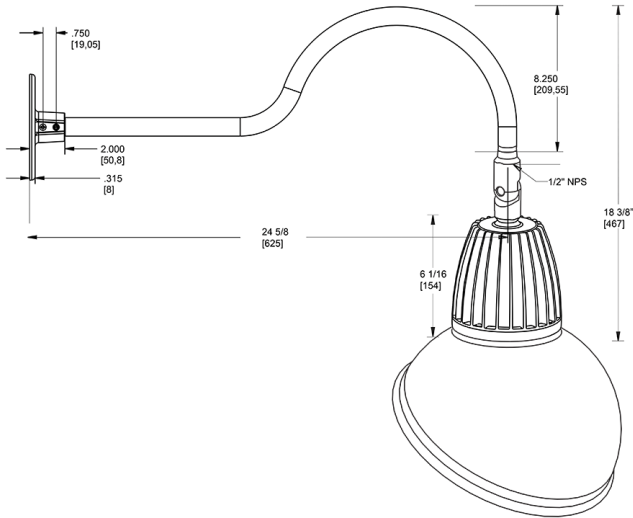

Dimensions

Features

- Adjustable 45° swivel joint
- Superior heat sink
- Die-cast aluminum housing
- 5-Year, No-Compromise Warranty

Ordering Matrix

Family	Wattage	Color Temp	Reflector	Shade	ShadeSize	Finish
GN1LED	26	N	R	AD		B
	13 = 13W 26 = 26W	Y = 3000K Warm N = 4000K Neutral	Blank = Flood R = Rectangular S = Spot	AD = Angled Dome	11 = 11" Blank = 15"	B = Black W = White A = Bronze S = Silver G = Hunter Green YL = Yellow LB = Light Blue BL = Royal Blue BWN = Brown I = Ivory R = Red