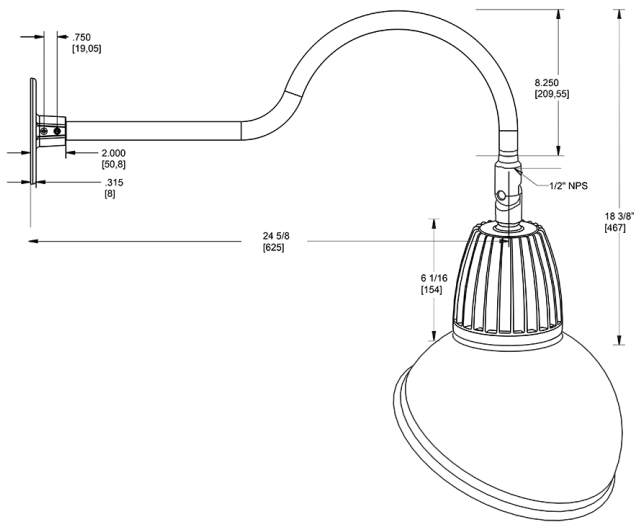

Dimensions

Features

- Adjustable 45° swivel joint
- Superior heat sink
- Die-cast aluminum housing
- 5-Year, No-Compromise Warranty

Ordering Matrix

Family	Wattage	Color Temp	Reflector	Shade	ShadeSize	Finish
GN1LED	26	N	R	AD	11	YL
	13 = 13W 26 = 26W	Y = 3000K Warm N = 4000K Neutral	Blank = Flood R = Rectangular S = Spot	AD = Angled Dome	11 = 11" Blank = 15"	B = Black W = White A = Bronze S = Silver G = Hunter Green YL = Yellow LB = Light Blue BL = Royal Blue BWN = Brown I = Ivory R = Red