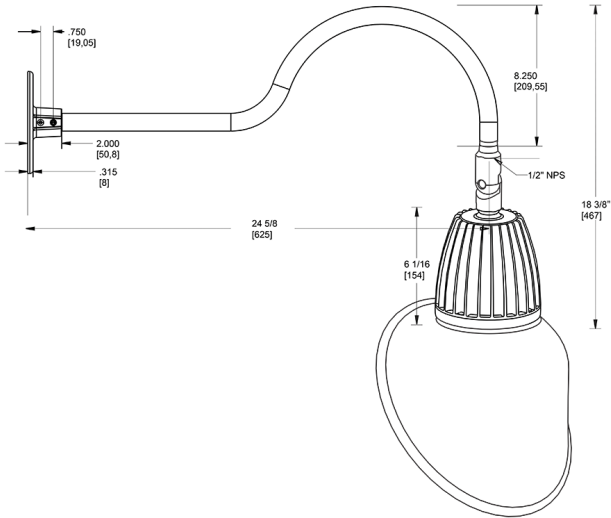

Dimensions

Features

- Adjustable 45° swivel joint
- Superior heat sink
- Die-cast aluminum housing
- 5-Year, No-Compromise Warranty

Ordering Matrix

Family	Wattage	Color Temp	Reflector	Shade	ShadeSize	Finish
GN1LED	26	N	R	AC		S
	13 = 13W 26 = 26W	Y = 3000K Warm N = 4000K Neutral	Blank = Flood R = Rectangular S = Spot	AC = Angled Cone	11 = 11" Blank = 15"	B = Black W = White A = Bronze S = Silver G = Hunter Green YL = Yellow LB = Light Blue BL = Royal Blue BWN = Brown I = Ivory R = Red